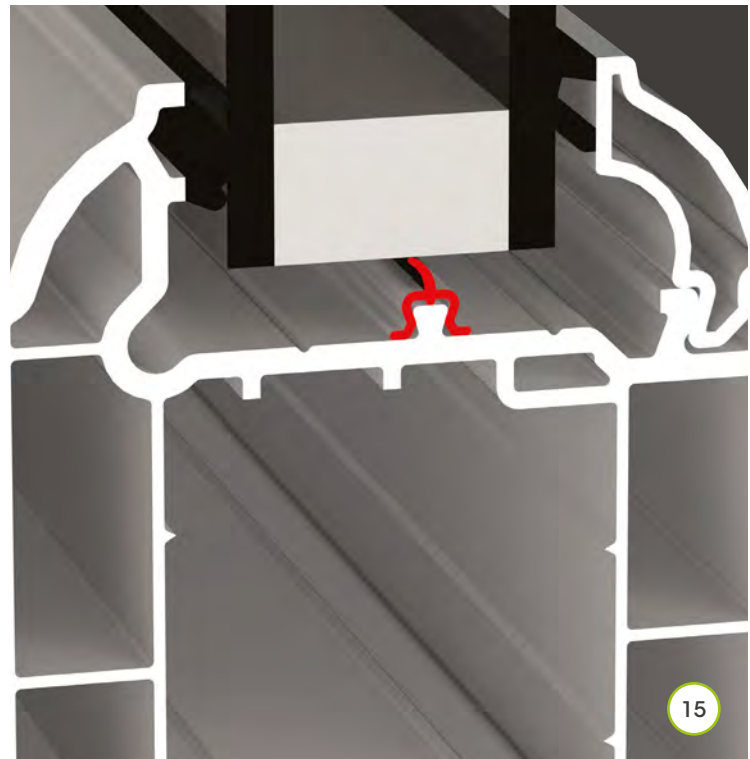

Liniar innovation

A common cause of draughty, whistling windows in the past has been the result of issues with the gasket.

Many PVCu window systems make use of co-extruded gaskets, most adapting existing profiles to the process. Starting from scratch, the Liniar team had no constraints, and spent a significant amount of time developing its patented bubble gasket to outperform all others.

The rubber seal is expected to achieve two very different tasks – to work as a weather seal, keeping the elements at bay, and also as a glazing stop, ensuring the glass remains securely in place. Traditionally, the gaskets used throughout the industry attempted to perform both of these duties and failed to do either properly.

When the Liniar system was created, we set about to correct this. Our patented, dual-action bubble gasket performs equally well as a soft dynamic seal on opening sashes, as it does as a firm glazing gasket for sealed units. Its tolerance friendly design always ensures a whistle-free seal, both inside and out.