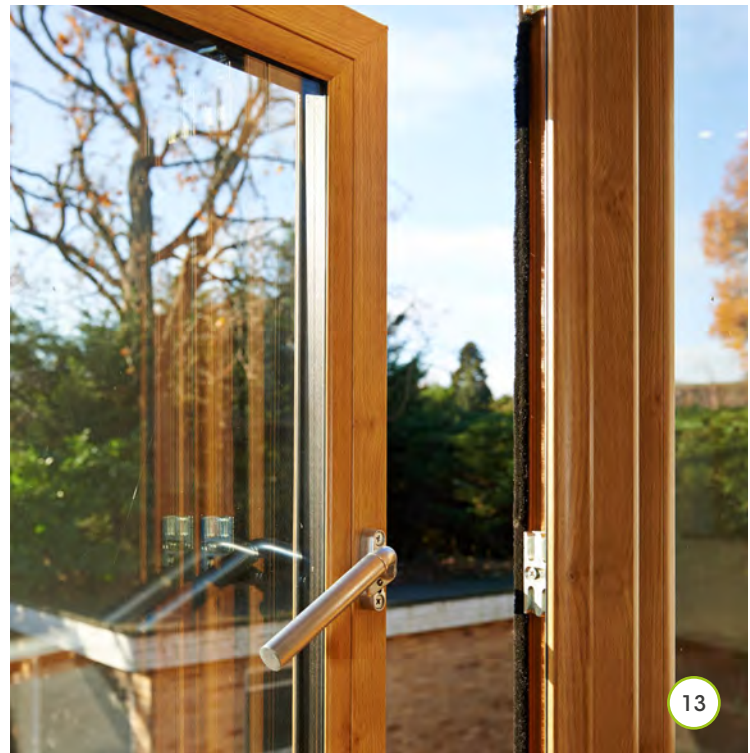

Georgian Bars

Unlike other astragal bars, Liniar Georgian bars are designed to simply snap into place and won't fall off. They also offer a more authentic appearance than adding aluminium bars within the sealed unit.

Child safety

If your windows are intended to open fully, you may wish to fit child restrictors for additional safety for your family. Child restrictors can be fitted to almost any Liniar window.

Hinge guards

Optional hinge guards add a further level of security to your Liniar windows and help to prevent the moving sash from being forcibly opened from the outside.

Handles

Locking handles should be fitted for maximum security – and the choice of colours, styles and designs is almost endless. Ask your installer to show you the full range offered.

Finished window and door products are manufactured by independent Liniar fabricators, who can offer a wide range of finishes including glass, handles and hardware. Please see your local fabricator for more details about specific requirements.