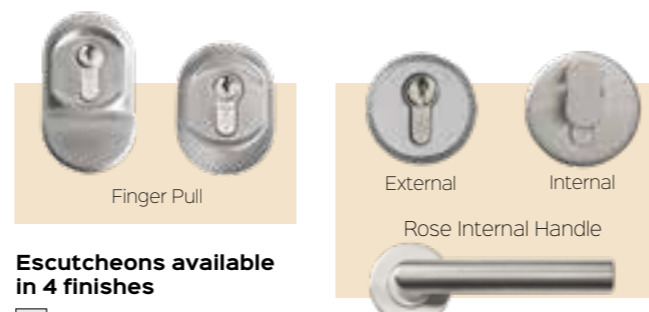

All the glass with this symbol is available with an aluminium frame for a super sleek look.

SATURN GLASS

ASTRO, PLUTO & POLARIS GLASS

DOOR FURNITURE

HANDLES

Handles available in 7 finishes

- Chrome
- Black
- White
- Brushed Silver
- Gold
- Bronze
- Antique Black

ESCUTCHEONS

Finger Pull / Escutcheons & Auto Engage Locks

Escutcheons available in 4 finishes

- Chrome
- Black
- Gold
- Stainless Steel

Available in Stainless Steel, Black & Chrome.

DOOR KNOB

Available in Stainless Steel only.