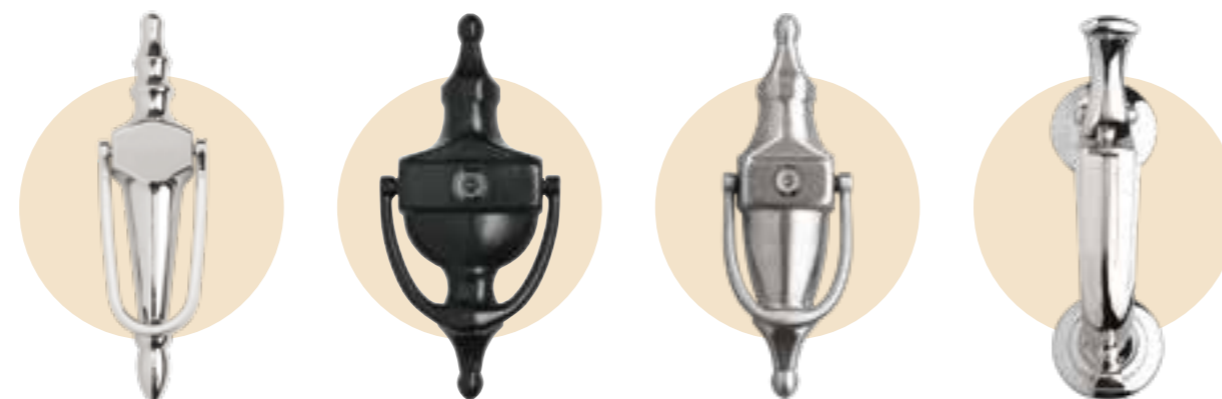

ESCUTCHEONS

Finger Pull / Escutcheons & Auto Engage Locks

Escutcheons available in 4 finishes

- Chrome
- Black
- Gold
- Stainless Steel

Available in Stainless Steel, Black & Chrome.

DOOR KNOB

Available in Stainless Steel only.

KNOCKERS

Knockers available in 7 finishes

- Chrome
- Black
- White
- Brushed Silver
- Gold
- Bronze
- Antique Black

Bull Ring Knocker Available in Chrome, Black, Gold, Bronze, Graphite & Antique Black.

DECORATIVE GLASS DOOR FURNITURE