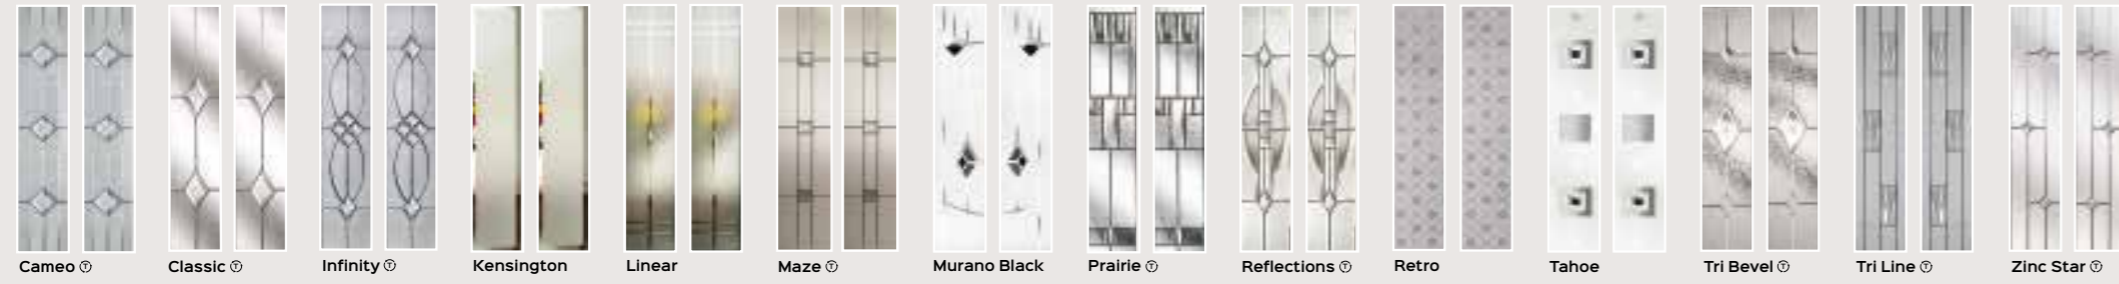

METEOR GLASS