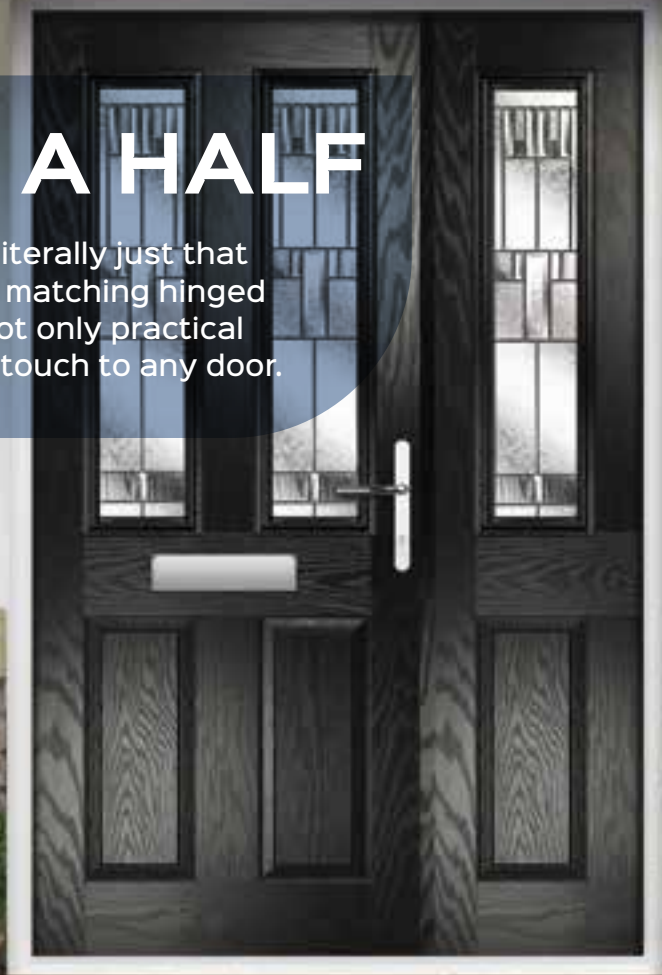

DOOR & A HALF

Our 'Door and a Half' is literally just that - a composite door plus matching hinged side panel. These are not only practical but add a super stylish touch to any door.

Door & a Half Meteor
Colour: Black
Glass: Prairie ☉
Frame: White

Door & a Half Cosmos
Colour: White
Glass: Reflections ☉