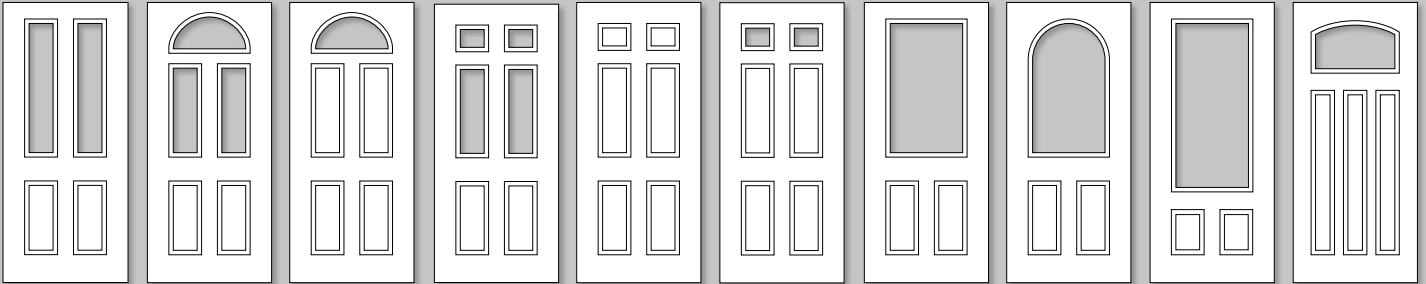

DOOR STYLES

TRADITIONAL STYLES

*Moonshine and Luna doors are available with a sunburst cassette if required.
**Orion & Callisto are not available in solid core.

Meteor Page 10 & 11   **Luna*** Page 12 & 13   **Moonshine*** Page 12 & 13   **Cosmos** Page 14 & 15   **Galaxy Solid** Page 14 & 15   **Galaxy** Page 14 & 15   **Super Nova** Page 16 & 17   **Stellar** Page 16 & 17   **Orion**** Page 18   **Callisto**** Page 19