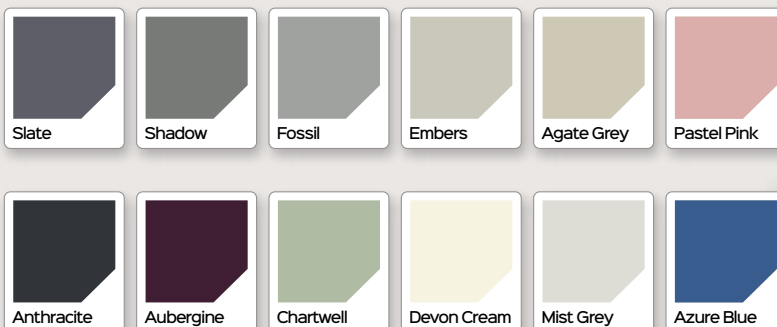

Saturn
Colour: Anthracite
Glass: Murano Black
Frame: Grey

**3 GLASS
OPTIONS &
UNLIMITED
COLOUR
CHOICES**

⊕ These designs are triple glazed and an alternative backing glass cannot be selected.

Saturn
Colour: Red
Glass: Murano Red

Lever Options

COLOUR RANGE

FIND YOUR PERFECT COLOUR

You can now choose any colour from the extensive RAL range to personalise your door.

STANDARD COLOURS

Available in a range of 7 standard external colours.

UNLIMITED COLOUR OPTIONS

Extensive sprayed RAL colour range available for Sapphire range.

White is the standard interior colour but both sides can be coloured for an extra cost.

We can colour your door frame to match your door!