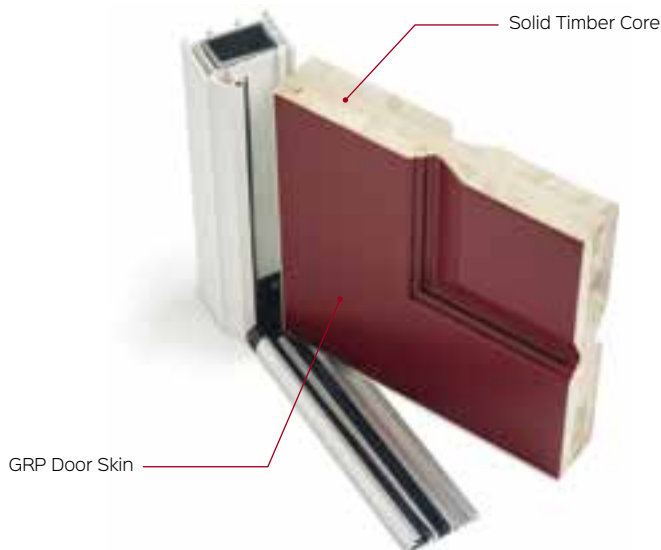

DIAMOND RANGE

- Thick GRP (Glass Reinforced Plastic) skins ensure no cracking or delaminating.
- Encased LVL (Laminated Veneer Lumber) & hardwood stiles and rails for stability and protection against water ingress.
- 3 layered inner core of cross laminated engineered hardwood, creating a stronger, heavier and more robust door.
- Created from the best of both traditional and modern materials.
- Door leaf structure has a 25 year life expectancy.