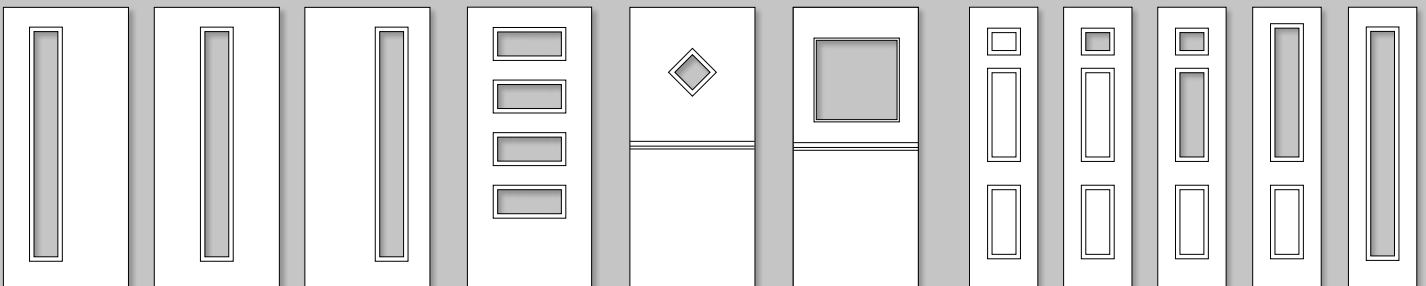

Halley (Left, centre & right options) Page 34 & 35   **Saturn** Page 36   **Polaris Stable** Page 40 & 41   **Mercury Stable** Page 40 & 41   **Side Panels*****