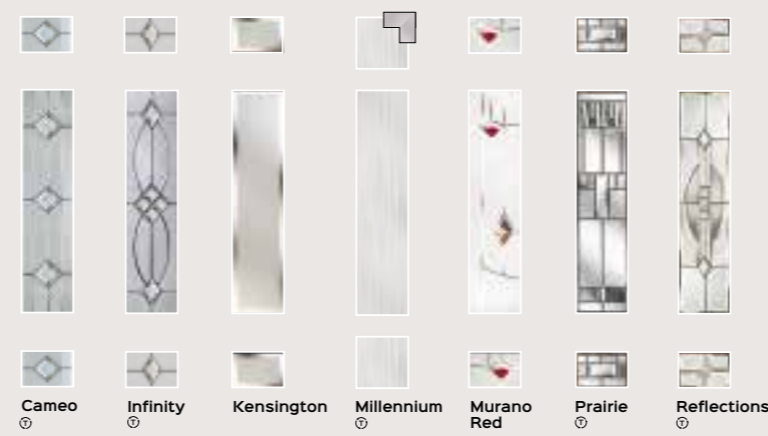

Available in 4 finishes

-  Chrome
-  Black
-  White
-  Brushed Silver

Available in 6 finishes

-  Chrome
-  Black
-  White
-  Graphite
-  Gold
-  Bronze

HINGE OPTIONS

2DF Flag Hinge

2DC Butt Hinge

NUMERALS

SOLAR GLASS

STELLAR GLASS

CALLISTO GLASS

HALLEY GLASS

NEPTUNE GLASS

MARS GLASS

HALO & CORVUS GLASS

STANDARD GLASS RANGE

All the glass with this symbol is available with an aluminium frame for a super sleek look.

SATURN GLASS

ASTRO, PLUTO & POLARIS GLASS

DOOR FURNITURE

HANDLES

Handles available in 7 finishes

- Chrome
- Black
- White
- Brushed Silver
- Gold
- Bronze
- Antique Black

ESCUTCHEONS

Finger Pull / Escutcheons & Auto Engage Locks

Escutcheons available in 4 finishes

- Chrome
- Black
- Gold
- Stainless Steel

Available in Stainless Steel, Black & Chrome.

DOOR KNOB

Available in Stainless Steel only.