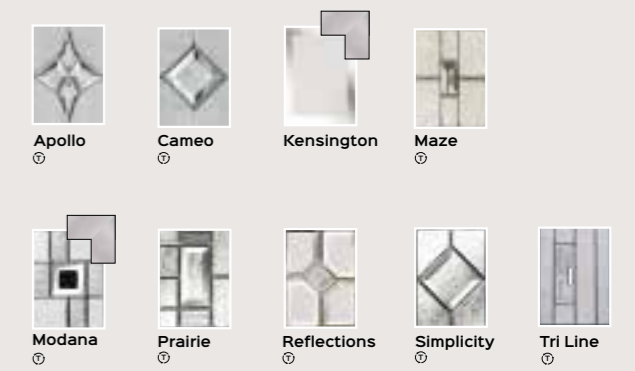

SOLAR GLASS

STELLAR GLASS

CALLISTO GLASS

HALLEY GLASS

NEPTUNE GLASS

MARS GLASS

HALO & CORVUS GLASS

STANDARD GLASS RANGE

All the glass with this symbol is available with an aluminium frame for a super sleek look.

SATURN GLASS

ASTRO, PLUTO & POLARIS GLASS

DOOR FURNITURE

HANDLES

Handles available in 7 finishes

- Chrome
- Black
- White
- Brushed Silver
- Gold
- Bronze
- Antique Black