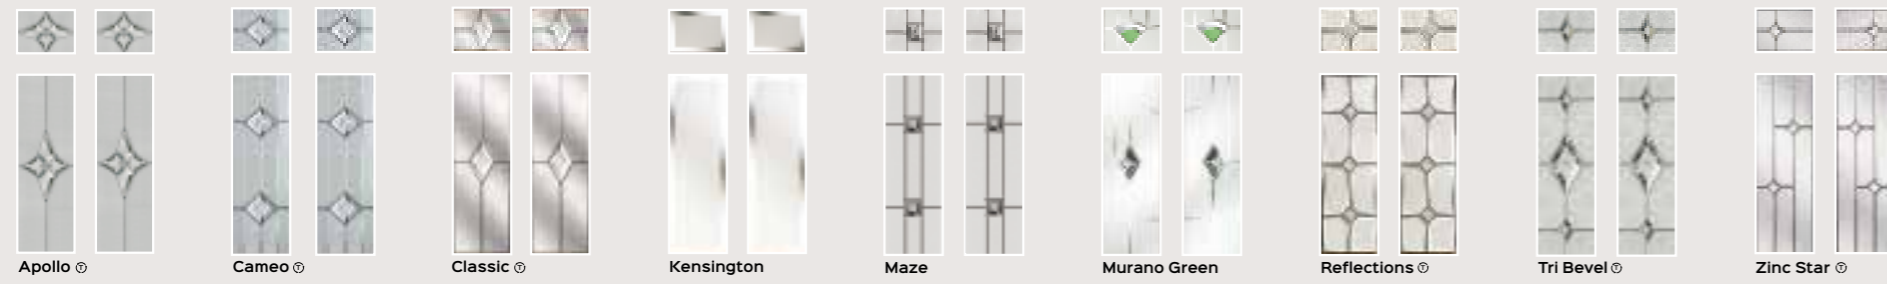

Swept Handle

720mm

METEOR GLASS

LUNA & MOONSHINE GLASS

COSMOS & GALAXY GLASS

SUPER NOVA GLASS

BACK DOOR GLASS

ORION GLASS

SOLAR GLASS

STELLAR GLASS

CALLISTO GLASS

HALLEY GLASS

NEPTUNE GLASS

MARS GLASS

HALO & CORVUS GLASS

STANDARD GLASS RANGE